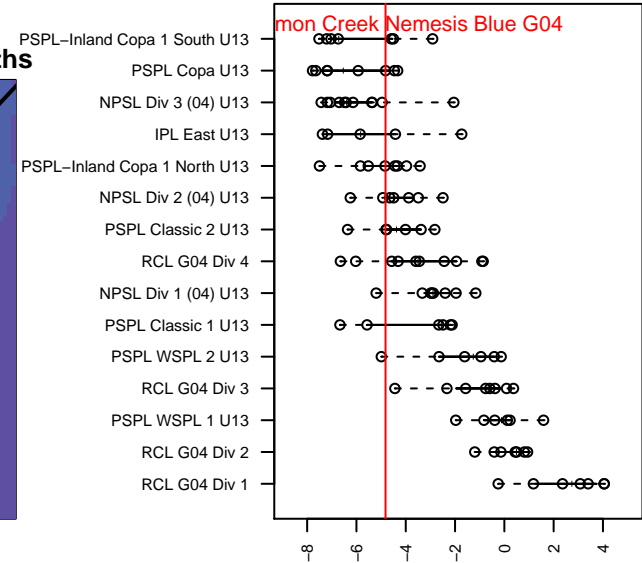

FC Salmon Creek Nemesis Blue G04

FC Salmon Creek
 Salmon Creek, WA
 G04 total strength=715
 attack=0.79 defense=0.71
 fall league = PTT G04 Div 2 Red
 spr league = Spr OYS G04 Div 2 Red

alt names used:
 FCSC G04 NEMESIS BLUE (WA)
 FCSC G04 Nemesis Blue
 FCSC G04 Blue
 FCSC G04 NEMESIS BLUE
 FCSC 04G Blue
 FCSC 04G Blue

Venues played:
 2016 PCU Summer Classic U13 Bronze
 2016 Oswego Nike Cup Bronze U13
 2016 Mt Hood Challenge U13 Bronze
 2016 PTT G04 Division 2 Red
 2016 Founders Cup G04 Div A
 2016 Spr OYS G04 Division 2 Red

FC Salmon Creek Nemesis Blue G04
 Dots are actual minus expected GF (blue circles) and GA (red triangles).
 Blue line is smoothed change in attack strength. Red is smoothed change in defense strength.

**attack and defense variance (black dot)
relative to other teams
and top 10 in region**

**attack and defense rating
relative to others at age
and all opponents in last 13 months**

Performance relative to 13 month average